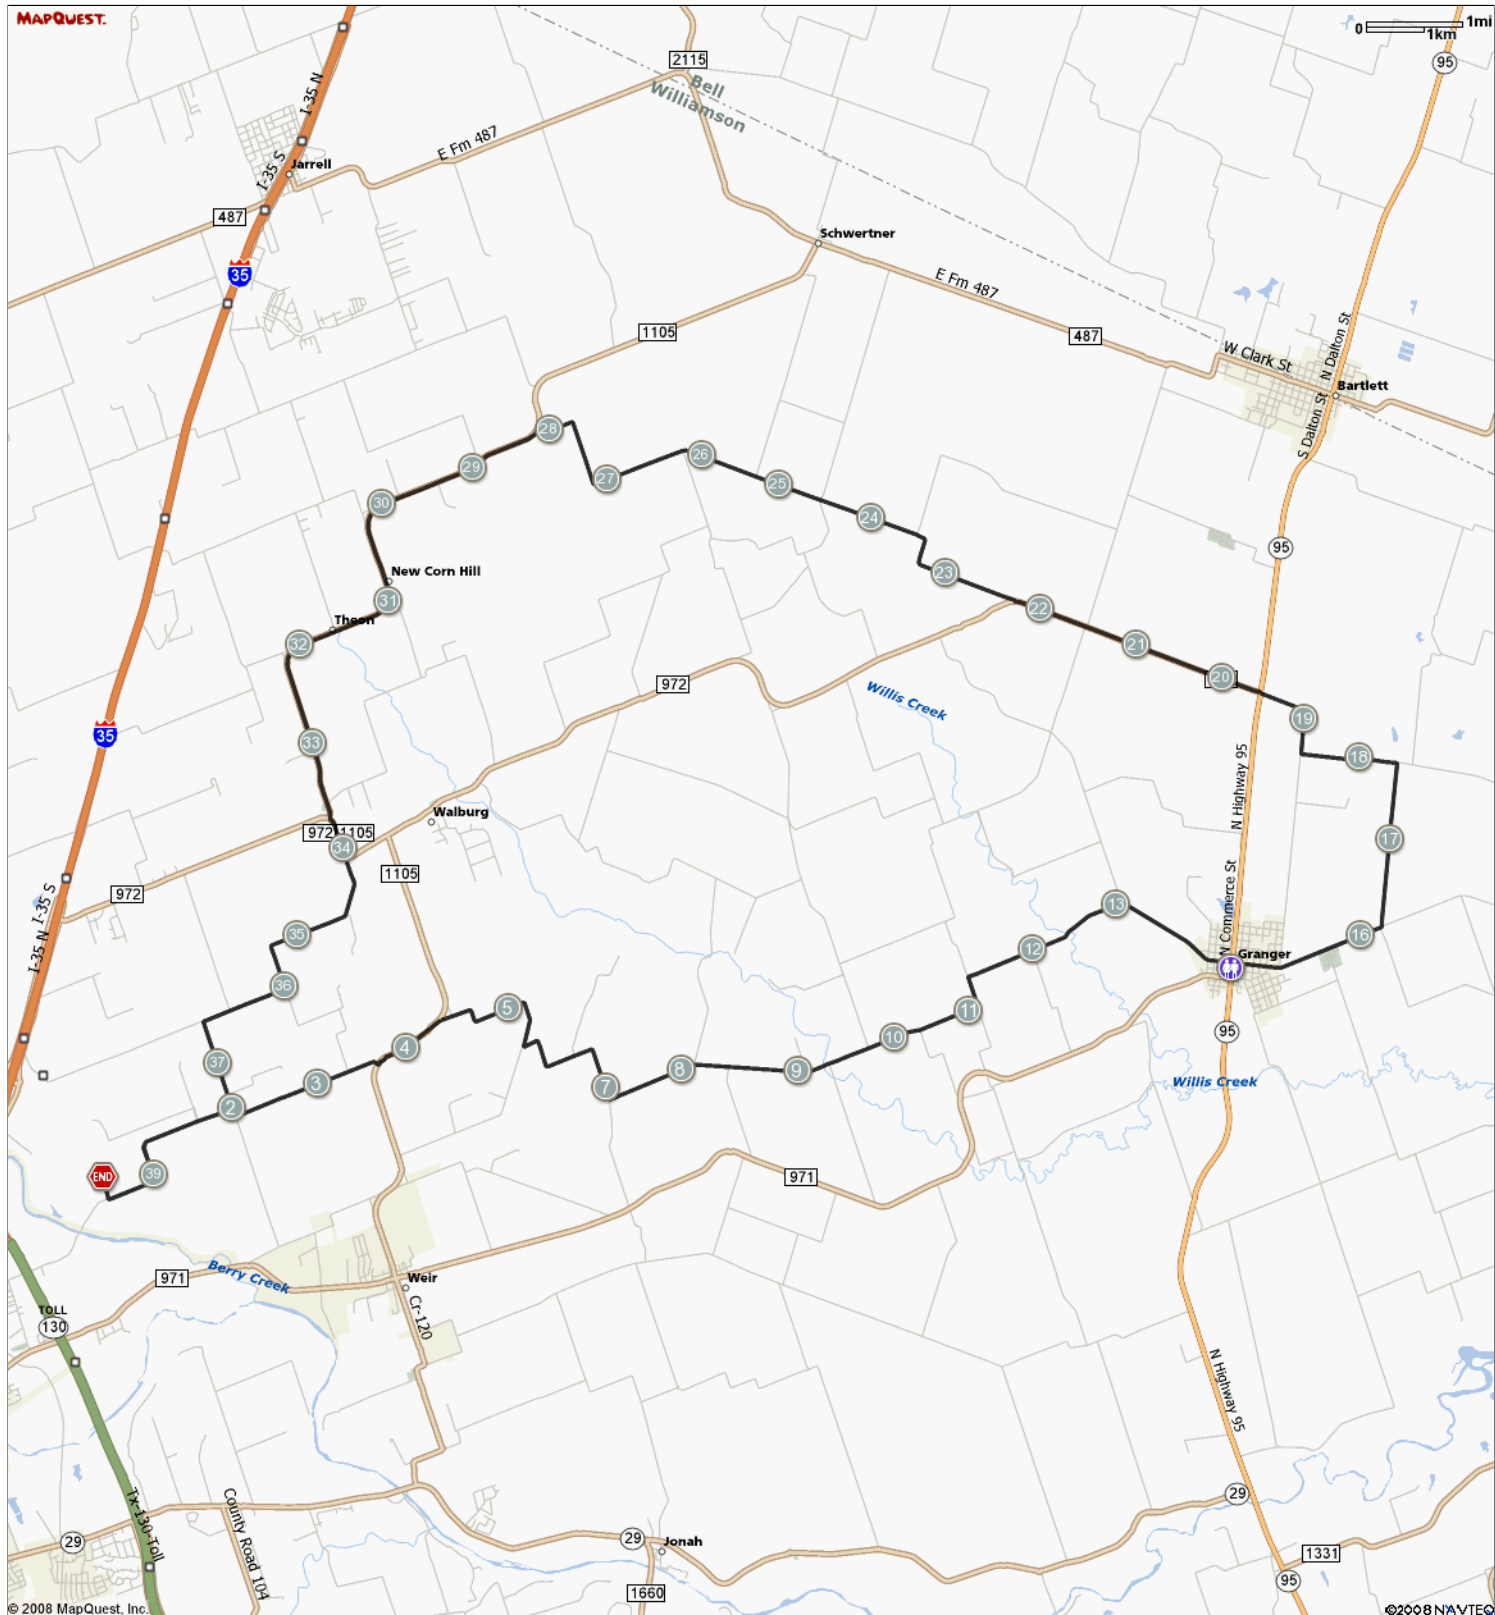

ROUTE DESCRIPTION:
No Description Provided

ROUTE DESCRIPTION:
 No Description Provided

Notes		
AT	FOR	NOTES
0.22 mi.		9,706 ft. Turn left at Highway 152
2.06 mi.		423 ft. Turn right at Highway 140
2.14 mi.		8,186 ft. Turn left at Highway 149
3.69 mi.		3,999 ft. Turn left at 1105
4.44 mi.		7,501 ft. Turn right at Highway 153
5.86 mi.		7,466 ft. Turn left at Highway 156
7.28 mi.		20,772 ft. Turn left at Highway 327
11.21 mi.		1,607 ft. Turn left to stay on Highway 327
11.52 mi.		9,231 ft. Turn right at Highway 326
13.27 mi.		5,433 ft. Turn right at Widavilla
14.29 mi.		1,343 ft. Continue on W Davilla
14.55 mi.		393 ft. Turn right at S Commerce St/ Farm- To-Market Road 971/ TX-95
14.62 mi.		763 ft. Bathroom
14.77 mi.		2,168 ft. Turn right at E Davilla St

Notes		
AT	FOR	NOTES
15.18 mi.		5,837 ft. Continue on 971
16.28 mi.		8,229 ft. Turn left at Highway 386
17.84 mi.		5,236 ft. Turn left at Highway 354
18.83 mi.		4,714 ft. Turn right at Highway 355
19.73 mi.		14,008 ft. Continue on 972
22.38 mi.		30,932 ft. Turn right at Highway 302
28.24 mi.		31,535 ft. Turn left at 1105
34.21 mi.		9,546 ft. Turn right at Highway 150
36.02 mi.		4,729 ft. Turn right to stay on Highway 150
36.91 mi.		4,622 ft. Turn left at Highway 140
37.79 mi.		9,703 ft. Turn right at Highway 152
39.63 mi.		969 ft. Turn right
39.81 mi.		- Stop